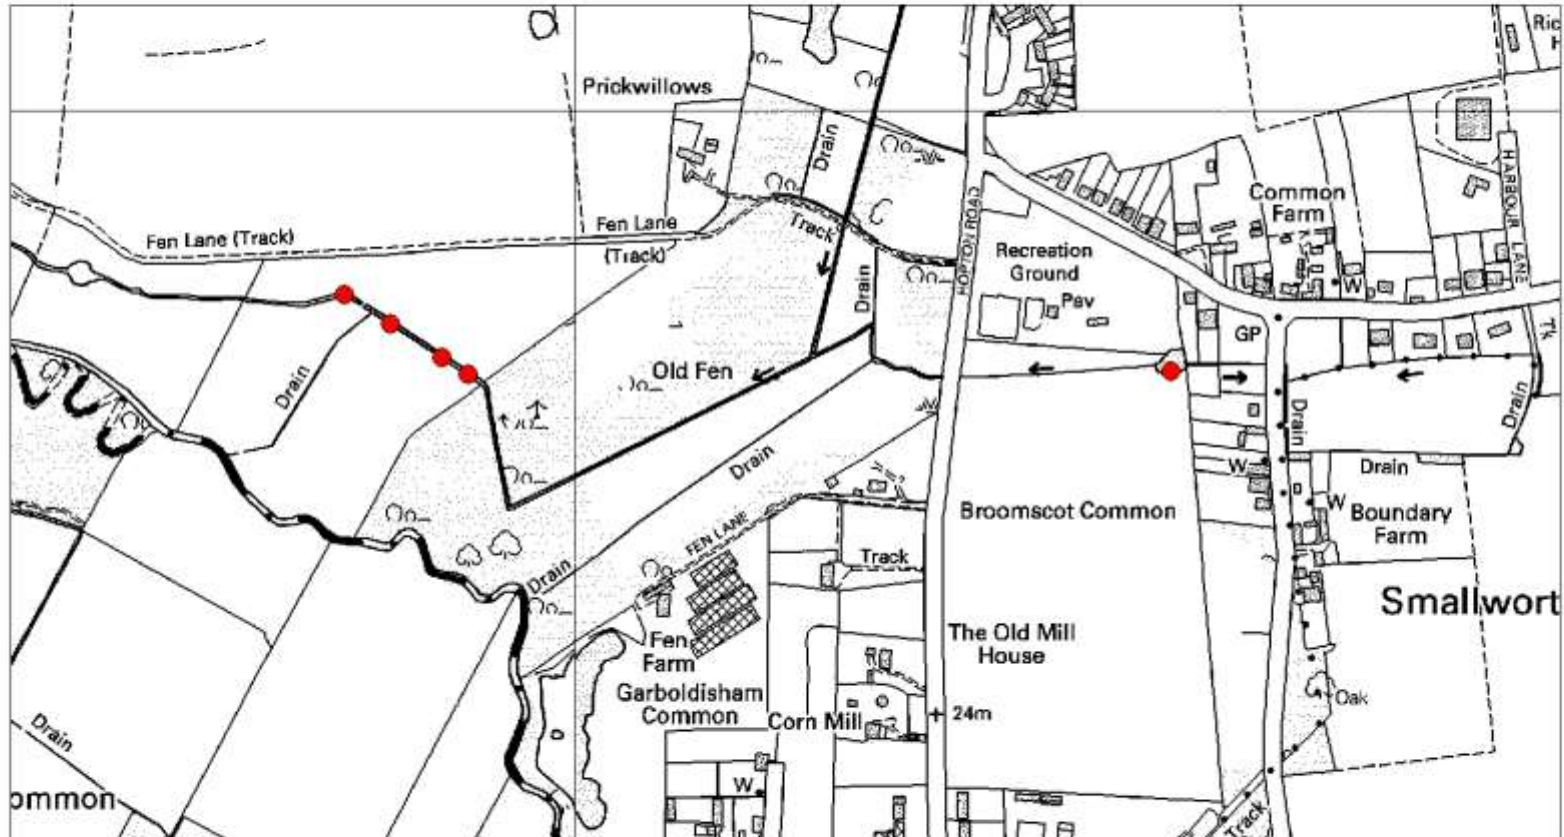

Little Ouse Headwater Project

Water vole activity

Scale 1:5500

Suffolk Wildlife Trust
Brooke House
Ashbocking
Ipswich IP6 9JY

This map is reproduced from the Ordnance Survey map by Suffolk Wildlife Trust - Crown Copyright. All rights reserved.