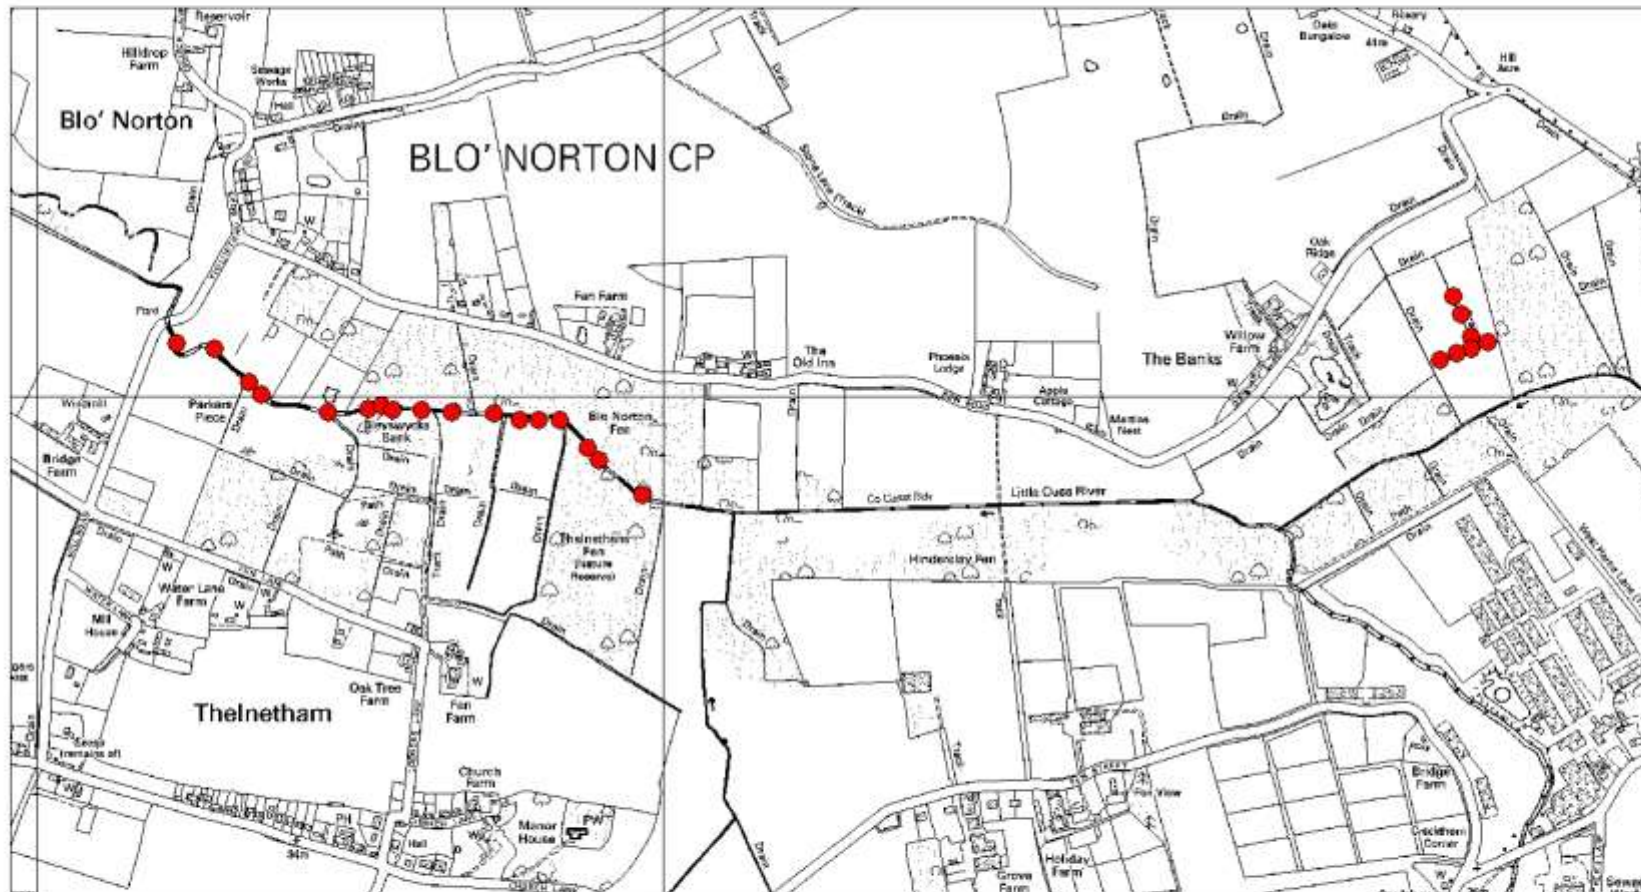

Little Ouse Headwater Project

Water vole activity May 2011

Scale 1:10500

Suffolk Wildlife Trust
Brooke House
Ashbocking
Ipswich IP6 9JY

This map is reproduced from the Ordnance Survey map by Suffolk Wildlife Trust - Crown Copyright. All rights reserved.

Little Ouse Headwater Project

Water vole activity

Scale 1:5500

Suffolk Wildlife Trust
Brooke House
Ashbocking
Ipswich IP6 9JY

This map is reproduced from the Ordnance Survey map by Suffolk Wildlife Trust - Crown Copyright. All rights reserved.